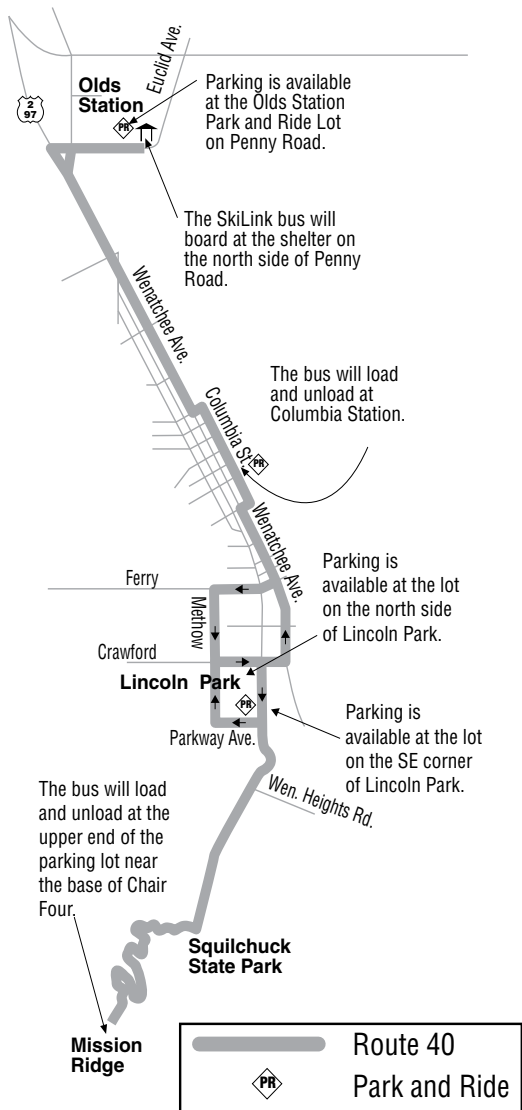

Route 40 • To Mission Ridge

Leave Olds Station Park & Ride	Leave Columbia Station	Leave Lincoln Park	Arrive Mission Ridge
6:45	7:05	7:10	7:35
--	8:25	8:30	8:55
--	9:45	9:50	10:15
--	11:45	11:50	12:15
--	1:05	1:10	1:35
--	2:25	2:30	2:55
--	3:45	3:50	4:15

Route 40 • To Wenatchee

Leave Mission Ridge	Arrive Lincoln Park	Arrive Columbia Station	Arrive Olds Station Park & Ride
7:55	8:15	8:20	--
9:15	9:35	9:40	--
10:35	10:55	11:00	--
12:35	12:55	1:00	--
1:55	2:15	2:20	--
3:15	3:35	3:40	--
4:35	4:55	5:00	5:20

■ SkiLink operates on the days shaded at right. There is no service on Christmas Day or New Years Day. Times shown for travel between Mission Ridge and Wenatchee are subject to weather and road conditions and may change.

Follow us on Facebook and Twitter

RIDE FOR **FREE**

Route and Schedules

Effective

November 23, 2018

Pickups and dropoffs will be made at regular Link bus stops along the route displaying the SkiLink sign.

SKI LINK