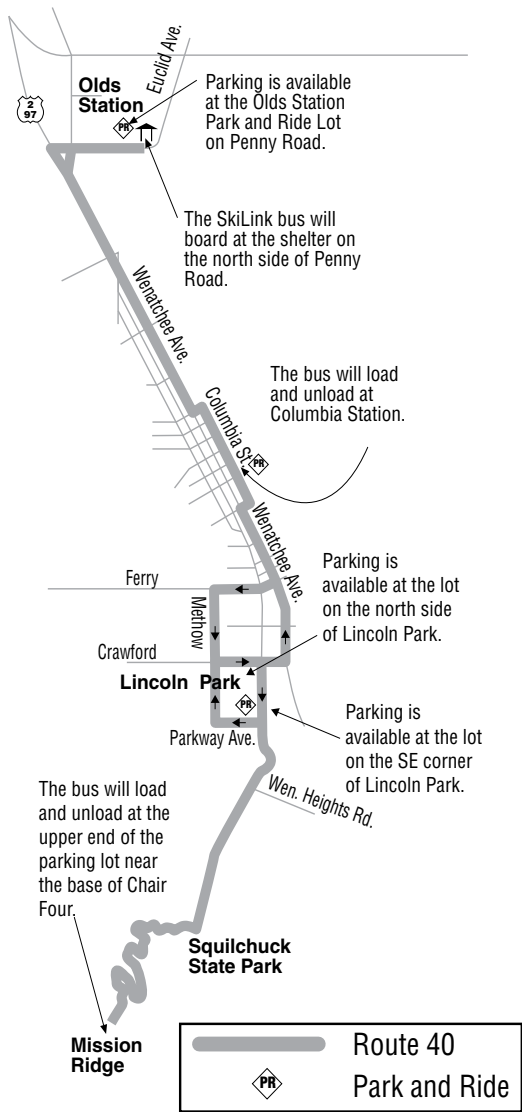

Route 40 • To Mission Ridge

Leave Olds Station Park & Ride	Leave Columbia Station	Leave Lincoln Park	Arrive Mission Ridge
6:45	7:05	7:10	7:35
--	8:25	8:30	8:55
--	9:45	9:50	10:15
--	11:45	11:50	12:15
--	1:05	1:10	1:35
--	2:25	2:30	2:55
--	3:45	3:50	4:15

Route 40 • To Wenatchee

Leave Mission Ridge	Arrive Lincoln Park	Arrive Columbia Station	Arrive Olds Station Park & Ride
7:55	8:15	8:20	--
9:15	9:35	9:40	--
10:35	10:55	11:00	--
12:35	12:55	1:00	--
1:55	2:15	2:20	--
3:15	3:35	3:40	--
4:35	4:55	5:00	5:20

■ SkiLink operates on the days shaded at right. There is no service on Christmas Day or New Years Day. Times shown for travel between Mission Ridge and Wenatchee are subject to weather and road conditions and may change.

Follow us on Facebook and Twitter

RIDE FOR **FREE**

Route and Schedules

Effective

November 24, 2017

Pickups and dropoffs will be made at regular Link bus stops along the route displaying the SkiLink sign.

SKI LINK